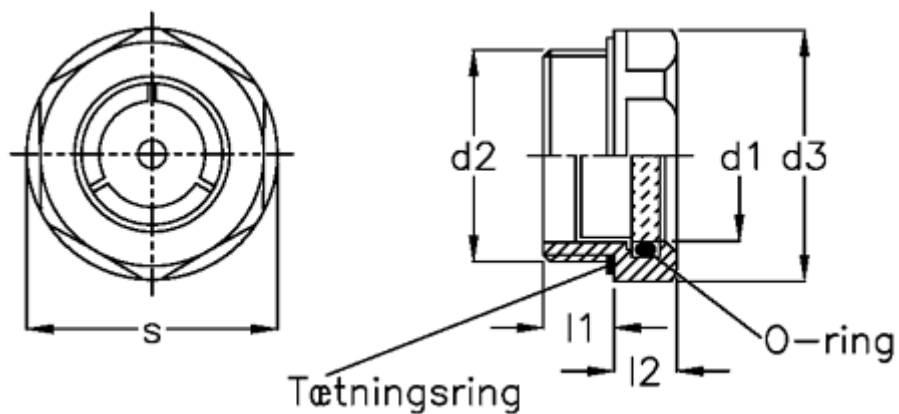

Data Sheet

Article number: 20903529

Description: E+G Oil level sight glass (high temp.)
GN 743.1-32-G1 1/4-B

Measures

d1	= 32
d2	= G1 1/4
d3	= 50
l1	= 12.0
l2	= 9.0
Max pressure	= 6 Bar
s	= 46